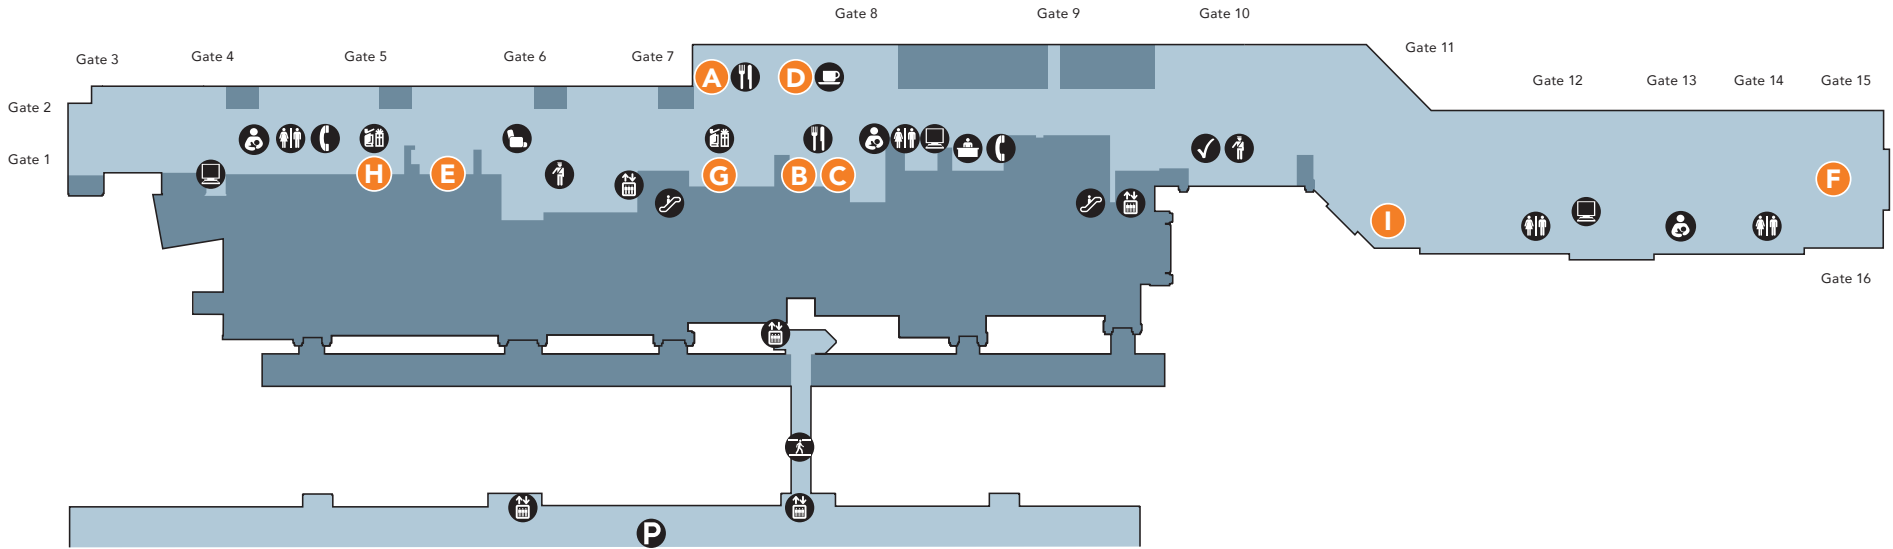

Concourse Level

Legend

- | | | | |
|-------------------------------------------------------------------------------------|--------------------|-------------------------------------------------------------------------------------|-----------------------|
|  | Administration |  | Mother's Lounge |
|  | Business Center |  | Parking Ramp |
|  | Coffee Bistro |  | Pedestrian Skywalk |
|  | Elevator |  | Restrooms (Men/Women) |
|  | Escalator & Stairs |  | Security Checkpoint |
|  | Food |  | Telephone |
|  | Gift Shop |  | TSA PreCheck |

Food

- A** Vinoteca Wine & Tapas
- B** Metcalfe's Local to Go
- C** Mad Town Gastropub
- D** Ancora Artisan Coffee & Tea
- E** Look Mom No Hands
- F** Launch Deck Bar

Gift Shop

- G** Madison XPress
- H** Capital Commons
- I** Madison Essentials