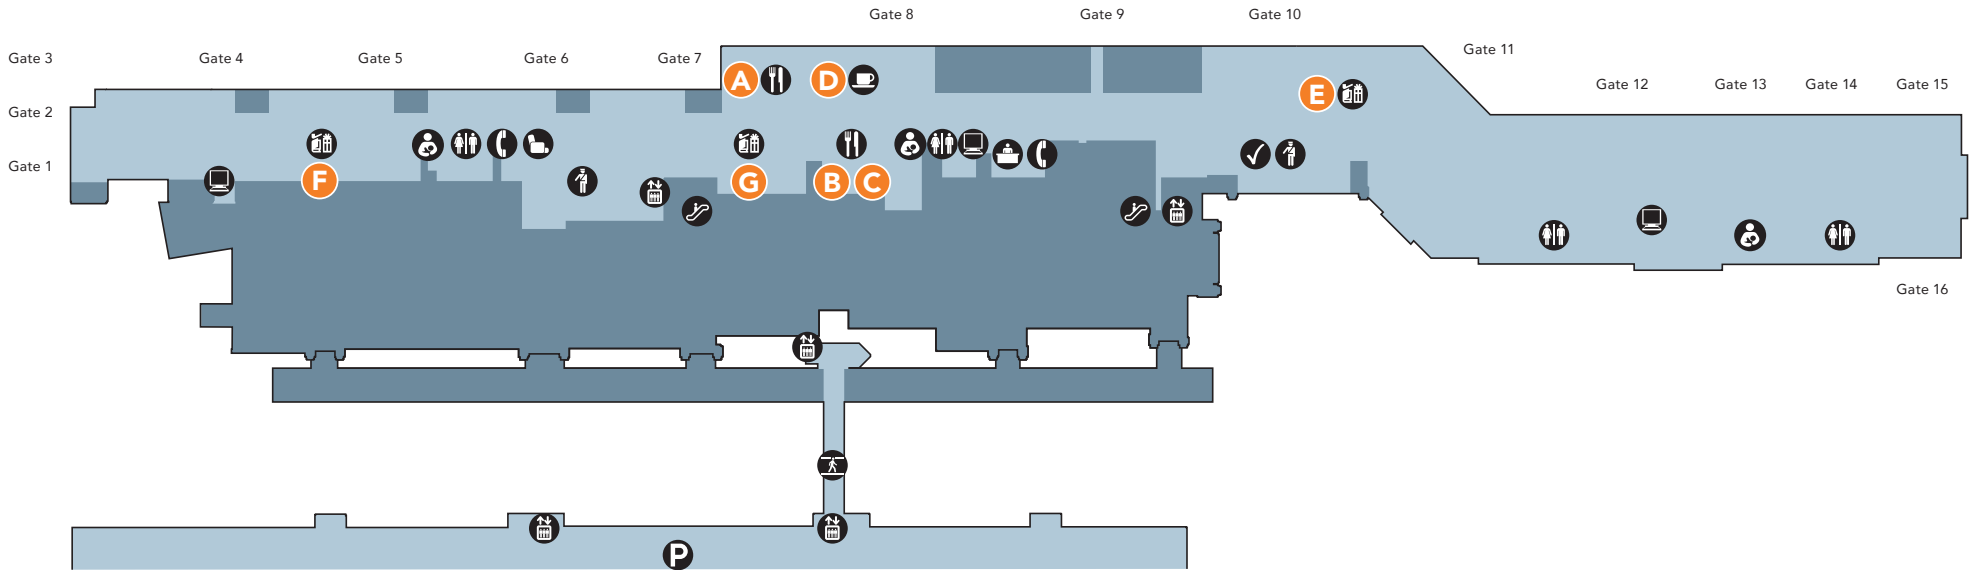

# Concourse Level

## Legend

- |                    |                       |
|--------------------|-----------------------|
| Administration     | Mother's Lounge       |
| Business Center    | Parking Ramp          |
| Coffee Bistro      | Pedestrian Skywalk    |
| Elevator           | Restrooms (Men/Women) |
| Escalator & Stairs | Security Checkpoint   |
| Food               | Telephone             |
| Gift Shop          | TSA PreCheck          |

### Food

- A** Vinoteca Wine & Tapas
- B** Metcalfe's Local to Go
- C** Mad Town Gastropub
- D** Ancora Artisan Coffee & Tea

### Gift Shop

- E** Madison XPress
- F** Capital Commons
- G** Madison XChange